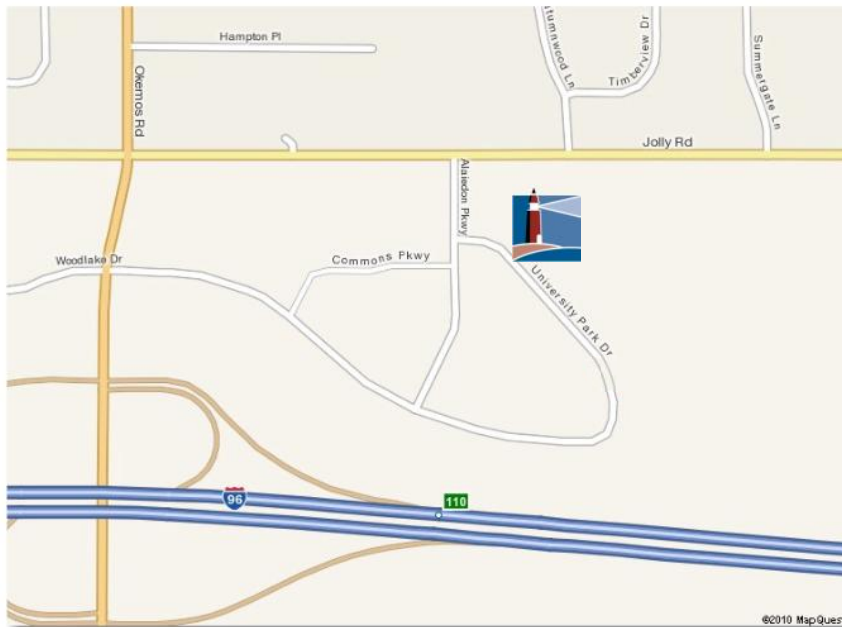

[\[Printer friendly\]](#)

[View Larger Map »](#)

[Terms](#)

211 University Park Drive, Suite 200
Okemos, Michigan 48864

Phone: 517-339-5208

Email: inquiries@reliatechconsulting.com

Let RTC help you chart your HIT course. We keep you in charge of the journey.